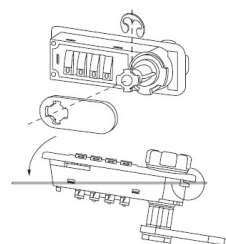

PRODUCT SHEET

Description:

Combi. Cam Lock M224, Private, 4-Digit,LH,90DG,Black,MK+Code Finder (Direct), Black, 73X25X12mm, Straight Cam C/E:32mm,, Closed 3 O´Clock, Open 12 O´Clock, Pre-coded 0000, Changing, Code by Switching Button from A To B & Back, MK Code 201,, Cylinder Centre to Edge of Lock Body: 12mm

Item number:

14.08.259-8

Units	Box	Carton	HS Code	Barcode
Pcs.	100	200	8301300000	 5704866459815

SISO A/S

Mileparken 11
DK-2740 Skovlunde
Denmark
VAT: DK 24786013

Phone +45 45 830 900

www.siso.dk
siso@siso.dk

Danske Bank
Nytorv Branch
Copenhagen
SWIFT: DABADKKK

Account no.
4180 3112 112936
IBAN Account
DK7230003112112936