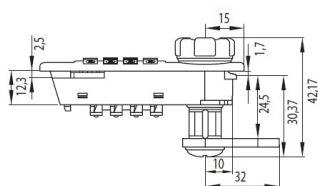

PRODUCT SHEET

Description:

Combi. Cam Lock M224, Private, 4-Digit,LH,90DG,Black,MK+Code Finder (Direct), Black, 73X25X12mm, Straight Cam C/E:32mm,, Closed 3 O´Clock, Open 12 O´Clock, Pre-coded 0000, Changing, Code by Switching Button from A To B & Back, MK Code 201,, Cylinder Centre to Edge of Lock Body: 12mm

Item number:

14.08.259-8

Units	Box	Carton	HS Code	Barcode
Pcs.	100	200	8301300000	 5704866459815

SISO A/S

Mileparken 11
DK-2740 Skovlunde
Denmark
VAT: DK 24786013

Phone +45 45 830 900

www.siso.dk
siso@siso.dk