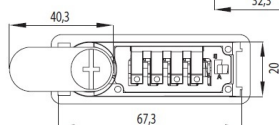

PRODUCT SHEET

Description:

Combi. Cam Lock M224, Private, 4-Digit,LH,90DG,Black,MK+Code Finder (Direct), Black, 73X25X12mm, Straight Cam C/E:32mm,, Closed 3 O´Clock, Open 12 O´Clock, Pre-coded 0000, Changing, Code by Switching Button from A To B & Back, MK Code 201,, Cylinder Centre to Edge of Lock Body: 12mm

Item number:

14.08.259-8

Units	Box	Carton	HS Code	Barcode
Pcs.	100	200	8301300000	 5704866459815

SISO A/S

Mileparken 11
DK-2740 Skovlunde
Denmark
VAT: DK 24786013

Phone +45 45 830 900

www.siso.dk
siso@siso.dk