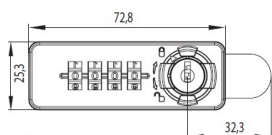

PRODUCT SHEET

Description:

Combi. Cam Lock M224, Private, 4-Digit,LH,90DG,Black,MK+Code Finder (Direct), Black, 73X25X12mm, Straight Cam C/E:32mm,, Closed 3 O´Clock, Open 12 O´Clock, Pre-coded 0000, Changing, Code by Switching Button from A To B & Back, MK Code 201,, Cylinder Centre to Edge of Lock Body: 12mm

Item number:

14.08.259-8

Units	Box	Carton	HS Code	Barcode
Pcs.	100	200	8301300000	 5704866459815

SISO A/S

Mileparken 11
DK-2740 Skovlunde
Denmark
VAT: DK 24786013

Phone +45 45 830 900

www.siso.dk
siso@siso.dk