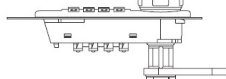

PRODUCT SHEET

Description:

Combi. Cam Lock M224, Private, 4-Digit,LH,90DG,Black,MK+Code Finder (Direct), Black, 73X25X12mm, Straight Cam C/E:32mm,, Closed 3 O´Clock, Open 12 O´Clock, Pre-coded 0000, Changing, Code by Switching Button from A To B & Back, MK Code 201,, Cylinder Centre to Edge of Lock Body: 12mm

Item number:

14.08.259-8

Units	Box	Carton	HS Code	Barcode
Pcs.	100	200	8301300000	 5704866459815

SISO A/S

Mileparken 11
DK-2740 Skovlunde
Denmark
VAT: DK 24786013

Phone +45 45 830 900

www.siso.dk
siso@siso.dk

Danske Bank
Nytorv Branch
Copenhagen
SWIFT: DABADKKK

Account no.
4180 3112 112936
IBAN Account
DK7230003112112936