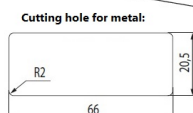

PRODUCT SHEET

Description:

Combi. Cam Lock M224, Private, 4-Digit,LH,90DG,Black,MK+Code Finder (Direct), Black, 73X25X12mm, Straight Cam C/E:32mm,, Closed 3 O´Clock, Open 12 O´Clock, Pre-coded 0000, Changing, Code by Switching Button from A To B & Back, MK Code 201,, Cylinder Centre to Edge of Lock Body: 12mm

Item number:

14.08.259-8

Units	Box	Carton	HS Code	Barcode
Pcs.	100	200	8301300000	 5704866459815

SISO A/S

Mileparken 11
DK-2740 Skovlunde
Denmark
VAT: DK 24786013

Phone +45 45 830 900

www.siso.dk
siso@siso.dk

Danske Bank
Nytorv Branch
Copenhagen
SWIFT: DABADKKK

Account no.
4180 3112 112936
IBAN Account
DK7230003112112936